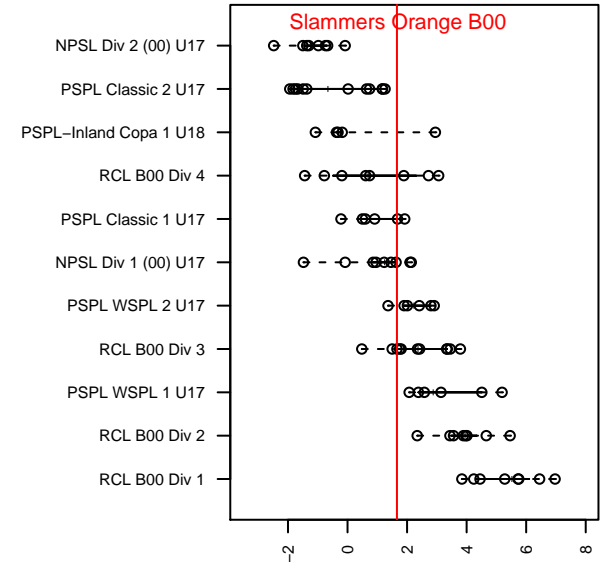

# Slammers Orange B00

Rainier Valley Slammers  
 Auburn, WA  
 B00 total strength=1457  
 attack=10.88 defense=8.72  
 fall league = RCL B00 Div 3  
 notes= Hargett 2013-5

alt names used:  
 RAINIER VALLEY SLAMMERS RVS BOO OR/  
 RVS B00 Orange  
 RVS B00 Orange

Venues played:  
 2016 RVS Classic BU17-19  
 2016 Nike Crossfire Challenge Silver Group U1  
 2016 Tyee Cup B98-99-00  
 2016 RCL B00 Div 3  
 2016 WYS Presidents Cup B00

**Slammers Orange B00**  
 Dots are actual minus expected GF (blue circles) and GA (red triangles).  
 Blue line is smoothed change in attack strength. Red is smoothed change in defense strength.

**attack and defense variance (black dot)  
relative to other teams  
and top 10 in region**

**attack and defense rating  
relative to others at age  
and all opponents in last 13 months**

**Performance relative to 13 month average**