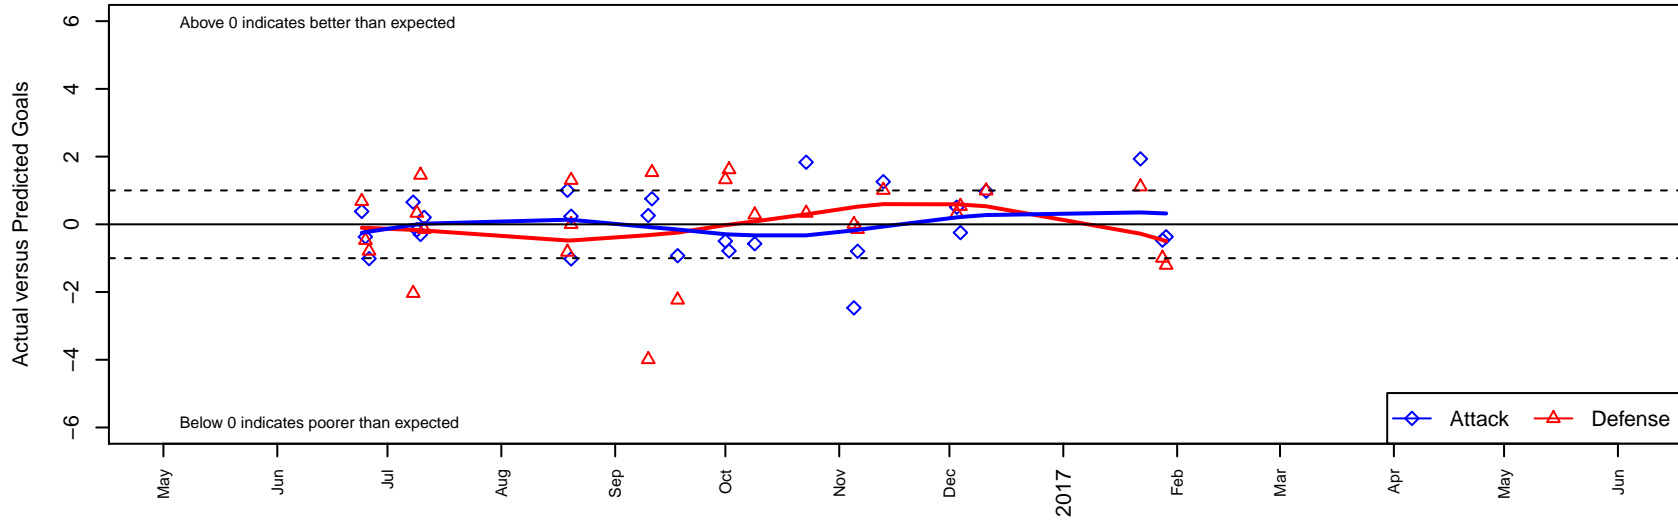

# Slammers Orange B00

Rainier Valley Slammers  
 Auburn, WA  
 B00 total strength=1457  
 attack=10.88 defense=8.72  
 fall league = RCL B00 Div 3  
 notes= Hargett 2013-5

alt names used:  
 RAINIER VALLEY SLAMMERS RVS BOO OR/  
 RVS B00 Orange  
 RVS B00 Orange

Venues played:  
 2016 RVS Classic BU17-19  
 2016 Nike Crossfire Challenge Silver Group U1  
 2016 Tyee Cup B98-99-00  
 2016 RCL B00 Div 3  
 2016 WYS Presidents Cup B00

**Slammers Orange B00**  
 Dots are actual minus expected GF (blue circles) and GA (red triangles).  
 Blue line is smoothed change in attack strength. Red is smoothed change in defense strength.

**attack and defense variance (black dot)  
relative to other teams  
and top 10 in region**

**attack and defense rating  
relative to others at age  
and all opponents in last 13 months**

**Performance relative to 13 month average**